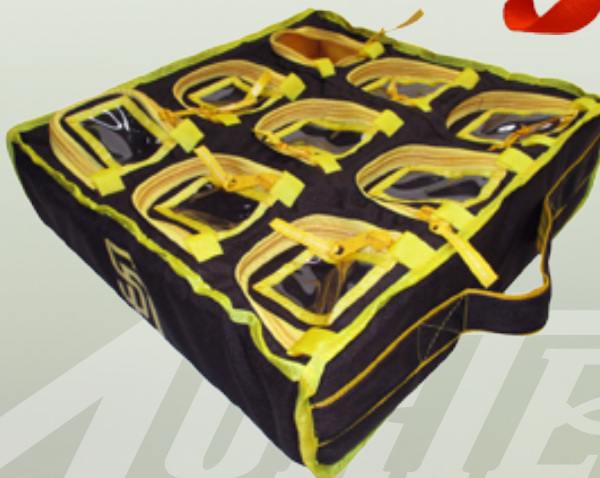

DIMENSIONS: **4COMP**

FABRIC OPTIONS: Mercury or Cordura

COLOURS: Customization Available

SINGLE HELMET BAG

Features:

- I.D. Window **1.75x3.75**

DIMENSIONS: **4SHB - Fits 1 Helmet**

FABRIC OPTIONS: 600 Denier, Cordura

COLOURS: Customization Available

ACCESSORIES COMPARTMENT BAG

Features:

- Individual Compartment Size **6x6x5**
- Designed to Hold Small Accessories
- I. D. Windows on Each Compartment **2.25x3.5**
- Folds Up When Empty for Easy Storage
- Can Be Made With 6, 9, or 12 Compartments